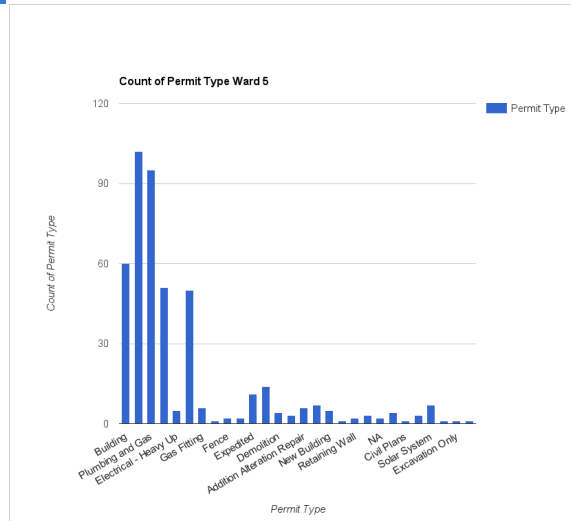

Permits By Ward - May 2016 - Ward 5